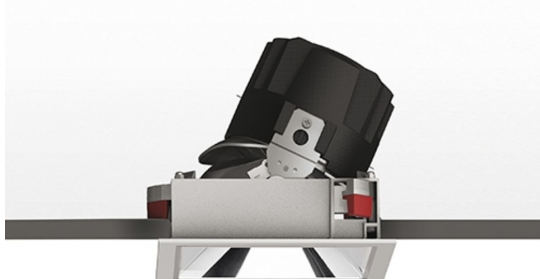

Everything 150 - Square - Trim - Adj - 46° 2700K - Black/Black

Ernesto Gismondi

IP 20/44 

LUMINAIRE

- Watt: **24W**
- Voltage: **220-240 V**
- Delivered lumens output: **1606lm**
- CCT: **2700K**
- Efficiency: **61%**
- Efficacy: **66.90lm/W**
- CRI: **90**

Notes

Driver 700mA SELV supplied separately.
APP Compatible version on request.

DESCRIPTION

Everything is an innovative range of professional recessed light fittings created to deliver a high lighting performance, with an eye on energy saving and excellent visual comfort. A complete, flexible product range, extremely versatile in its many applications and able to meet challenging lighting performance criteria.

DIMENSIONS

- Length: **cm 15**
- Width: **cm 15**
- Cutout Width: **cm 13.6**
- Cutout length: **cm 13.6**
- Recessed depth: **cm 13.7**
- Inclination: **30°**
- Rotation: **360°**
- Cutout shape: **Squared**
- Weight: **kg 0.3**
- Glow Wire Test: **850°**