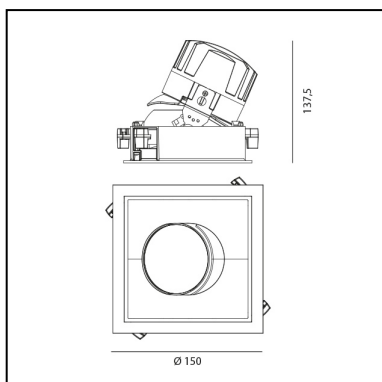

Everything 150 - Square - Trim - Adj - 46° 2700K - Black/Black

Ernesto Gismondi

IP 20/44 

LUMINAIRE

- Watt: **24W**
- Voltage: **220-240 V**
- Delivered lumens output: **1606lm**
- CCT: **2700K**
- Efficiency: **61%**
- Efficacy: **66.90lm/W**
- CRI: **90**

DIMENSIONS

- Length: **cm 15**
- Width: **cm 15**
- Cutout Width: **cm 13.6**
- Cutout length: **cm 13.6**
- Recessed depth: **cm 13.7**
- Inclination: **30°**
- Rotation: **360°**
- Cutout shape: **Squared**
- Weight: **kg 0.3**
- Glow Wire Test: **850°**