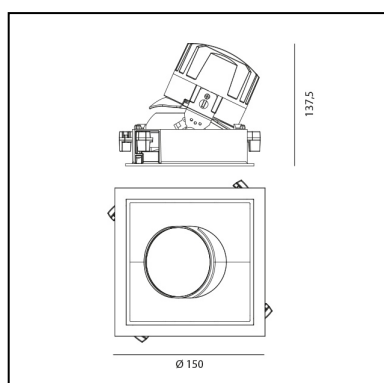

LUMINAIRE

- Watt: **24W**
- Voltage: **220-240 V**
- Delivered lumens output: **1606lm**
- CCT: **2700K**
- Efficiency: **61%**
- Efficacy: **66.90lm/W**
- CRI: **90**

Notes

Driver 700mA SELV supplied separately.
APP Compatible version on request.