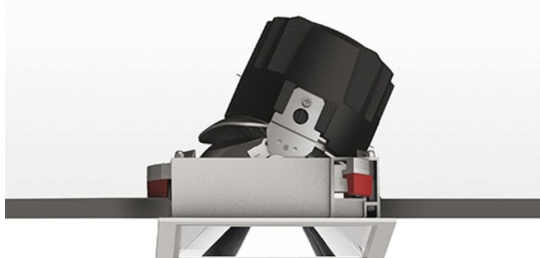

Everything 150 - Square - Trim - Adj - 46° 2700K - Silver/Black

Ernesto Gismondi

DESCRIPTION

Everything is an innovative range of professional recessed light fittings created to deliver a high lighting performance, with an eye on energy saving and excellent visual comfort. A complete, flexible product range, extremely versatile in its many applications and able to meet challenging lighting performance criteria.

APP Compatible version on request.

IP 20/44 

PRODUCT CODE: M324765

FEATURES

- Article Code: **M324765**
- Colour: **Silver/Black**
- Installation: **Recessed**
- Material: **aluminium**
- Series: **Architectural Indoor**
- design by: **Ernesto Gismondi**

DIMENSIONS

- Length: **cm 15**
- Width: **cm 15**
- Cutout Width: **cm 13.6**
- Cutout length: **cm 13.6**
- Recessed depth: **cm 13.7**
- Inclination: **30°**
- Rotation: **360°**
- Cutout shape: **Squared**
- Weight: **kg 0.3**
- Glow Wire Test: **850°**