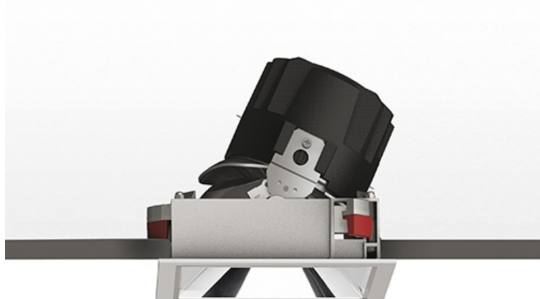

Everything 150 - Square - Trim - Adj - 46° 2700K - White/Black

Ernesto Gismondi

IP 20/44 

LUMINAIRE

- Watt: **24W**
- Voltage: **220-240 V**
- Delivered lumens output: **1606lm**
- CCT: **2700K**
- Efficiency: **61%**
- Efficacy: **66.90lm/W**
- CRI: **90**

Notes

Driver 700mA SELV supplied separately.
APP Compatible version on request.

DESCRIPTION

Everything is an innovative range of professional recessed light fittings created to deliver a high lighting performance, with an eye on energy saving and excellent visual comfort. A complete, flexible product range, extremely versatile in its many applications and able to meet challenging lighting performance criteria.

DIMENSIONS

- Length: **cm 15**
- Width: **cm 15**
- Cutout Width: **cm 13.6**
- Cutout length: **cm 13.6**
- Recessed depth: **cm 13.7**
- Inclination: **30°**
- Rotation: **360°**
- Cutout shape: **Squared**
- Weight: **kg 0.3**
- Glow Wire Test: **850°**