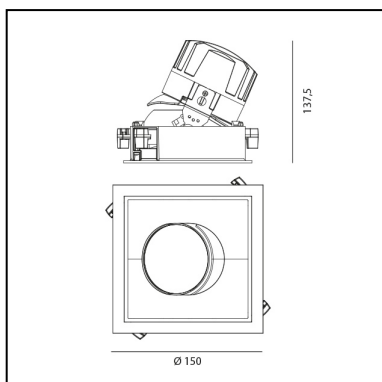

Everything 150 - Square - Trim - Adj - 46° 2700K - White/Black

Ernesto Gismondi

IP 20/44 

LUMINAIRE

- Watt: **24W**
- Voltage: **220-240 V**
- Delivered lumens output: **1606lm**
- CCT: **2700K**
- Efficiency: **61%**
- Efficacy: **66.90lm/W**
- CRI: **90**

DIMENSIONS

- Length: **cm 15**
- Width: **cm 15**
- Cutout Width: **cm 13.6**
- Cutout length: **cm 13.6**
- Recessed depth: **cm 13.7**
- Inclination: **30°**
- Rotation: **360°**
- Cutout shape: **Squared**
- Weight: **kg 0.3**
- Glow Wire Test: **850°**