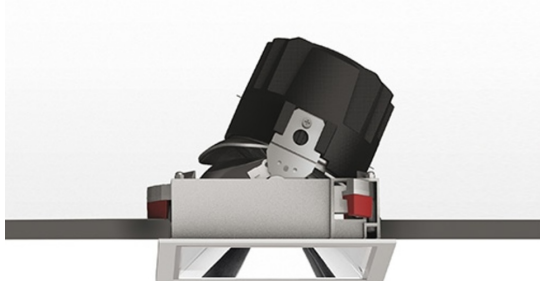

Everything 150 - Square - Trim - Adj - 46° 3000K - Black/Black

Ernesto Gismondi

IP 20/44 

LUMINAIRE

- Watt: **24W**
- Voltage: **220-240 V**
- Delivered lumens output: **1677lm**
- CCT: **3000K**
- Efficiency: **61%**
- Efficacy: **69.88lm/W**
- CRI: **90**

Notes

Driver 700mA SELV supplied separately.
APP Compatible version on request.

DESCRIPTION

Everything is an innovative range of professional recessed light fittings created to deliver a high lighting performance, with an eye on energy saving and excellent visual comfort. A complete, flexible product range, extremely versatile in its many applications and able to meet challenging lighting performance criteria.

DIMENSIONS

- Length: **cm 15**
- Width: **cm 15**
- Cutout Width: **cm 13.6**
- Cutout length: **cm 13.6**
- Recessed depth: **cm 13.7**
- Inclination: **30°**
- Rotation: **360°**
- Cutout shape: **Squared**
- Weight: **kg 0.3**
- Glow Wire Test: **850°**