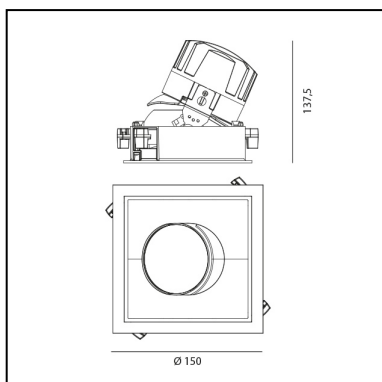

Everything 150 - Square - Trim - Adj - 46° 3000K - Black/Black

Ernesto Gismondi

IP 20/44 

LUMINAIRE

- Watt: **24W**
- Voltage: **220-240 V**
- Delivered lumens output: **1677lm**
- CCT: **3000K**
- Efficiency: **61%**
- Efficacy: **69.88lm/W**
- CRI: **90**

DIMENSIONS

- Length: **cm 15**
- Width: **cm 15**
- Cutout Width: **cm 13.6**
- Cutout length: **cm 13.6**
- Recessed depth: **cm 13.7**
- Inclination: **30°**
- Rotation: **360°**
- Cutout shape: **Squared**
- Weight: **kg 0.3**
- Glow Wire Test: **850°**