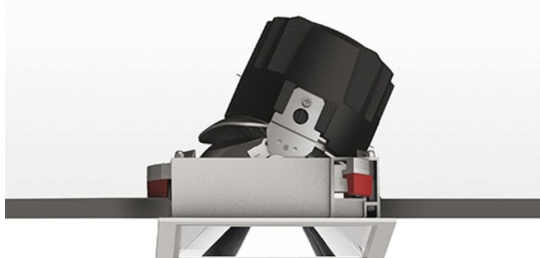

Everything 150 - Square - Trim - Adj - 46° 3000K - Silver/Black

Ernesto Gismondi

IP 20/44 

LUMINAIRE

- Watt: **24W**
- Voltage: **220-240 V**
- Delivered lumens output: **1677lm**
- CCT: **3000K**
- Efficiency: **61%**
- Efficacy: **69.88lm/W**
- CRI: **90**

Notes

Driver 700mA SELV supplied separately.
APP Compatible version on request.

DESCRIPTION

Everything is an innovative range of professional recessed light fittings created to deliver a high lighting performance, with an eye on energy saving and excellent visual comfort. A complete, flexible product range, extremely versatile in its many applications and able to meet challenging lighting performance criteria.

APP Compatible version on request.

PRODUCT CODE: M263465

FEATURES

- Article Code: **M263465**
- Colour: **Silver/Black**
- Installation: **Recessed**
- Material: **aluminium**
- Series: **Architectural Indoor**
- design by: **Ernesto Gismondi**

DIMENSIONS

- Length: **cm 15**
- Width: **cm 15**
- Cutout Width: **cm 13.6**
- Cutout length: **cm 13.6**
- Recessed depth: **cm 13.7**
- Inclination: **30°**
- Rotation: **360°**
- Cutout shape: **Squared**
- Weight: **kg 0.3**
- Glow Wire Test: **850°**