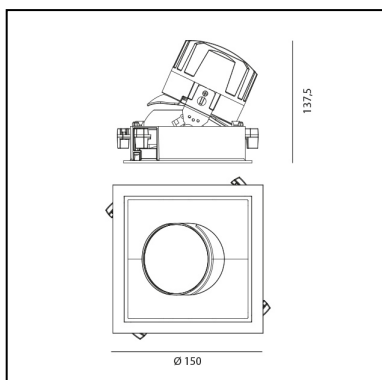

Everything 150 - Square - Trim - Adj - 46° 3000K - Silver/Black

Ernesto Gismondi

IP 20/44 

LUMINAIRE

- Watt: **24W**
- Voltage: **220-240 V**
- Delivered lumens output: **1677lm**
- CCT: **3000K**
- Efficiency: **61%**
- Efficacy: **69.88lm/W**
- CRI: **90**

DIMENSIONS

- Length: **cm 15**
- Width: **cm 15**
- Cutout Width: **cm 13.6**
- Cutout length: **cm 13.6**
- Recessed depth: **cm 13.7**
- Inclination: **30°**
- Rotation: **360°**
- Cutout shape: **Squared**
- Weight: **kg 0.3**
- Glow Wire Test: **850°**