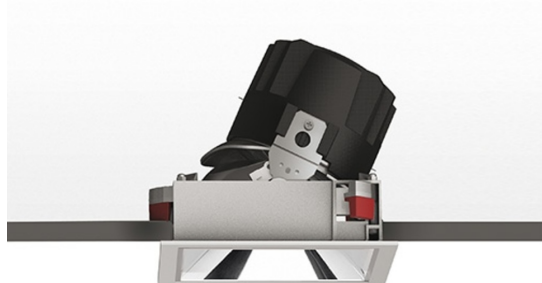

# Everything 150 - Square - Trim - Adj - 46° 3000K - White/Black

Ernesto Gismondi

IP 20/44 

## DESCRIPTION

Everything is an innovative range of professional recessed light fittings created to deliver a high lighting performance, with an eye on energy saving and excellent visual comfort. A complete, flexible product range, extremely versatile in its many applications and able to meet challenging lighting performance criteria.

## DIMENSIONS

- Length: **cm 15**
- Width: **cm 15**
- Cutout Width: **cm 13.6**
- Cutout length: **cm 13.6**
- Recessed depth: **cm 13.7**
- Inclination: **30°**
- Rotation: **360°**
- Cutout shape: **Squared**
- Weight: **kg 0.3**
- Glow Wire Test: **850°**