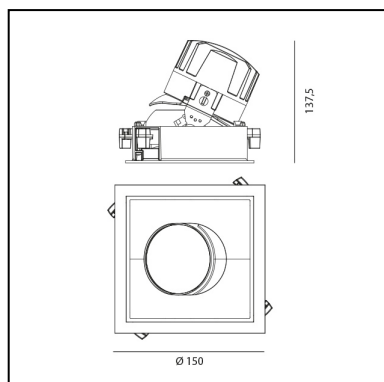

Everything 150 - Square - Trim - Adj - 46° 3000K - White/Black

Ernesto Gismondi

IP 20/44

LUMINAIRE

- Watt: **24W**
- Voltage: **220-240 V**
- Delivered lumens output: **1677lm**
- CCT: **3000K**
- Efficiency: **61%**
- Efficacy: **69.88lm/W**
- CRI: **90**

Notes

Driver 700mA SELV supplied separately.
APP Compatible version on request.

DESCRIPTION

Everything is an innovative range of professional recessed light fittings created to deliver a high lighting performance, with an eye on energy saving and excellent visual comfort. A complete, flexible product range, extremely versatile in its many applications and able to meet challenging lighting performance criteria.

APP Compatible version on request.

PRODUCT CODE: M263425

FEATURES

- Article Code: **M263425**
- Colour: **White/Black**
- Installation: **Recessed**
- Material: **aluminium**
- Series: **Architectural Indoor**
- design by: **Ernesto Gismondi**

DIMENSIONS

- Length: **cm 15**
- Width: **cm 15**
- Cutout Width: **cm 13.6**
- Cutout length: **cm 13.6**
- Recessed depth: **cm 13.7**
- Inclination: **30°**
- Rotation: **360°**
- Cutout shape: **Squared**
- Weight: **kg 0.3**
- Glow Wire Test: **850°**

SOURCES INCLUDED

- Category: **Led**
- Number: **1**
- Watt: **24,4W**
- Color temperature (K): **3000K**
- Color Tolerance: **MacAdam 3SDCM**
- Service Life: **L80 (9K) 50000h**