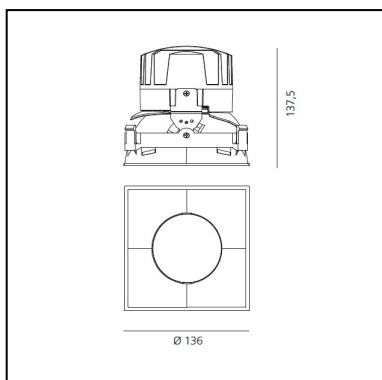

Everything 150 - Square - Trimless - 18° 2700K - Black

Ernesto Gismondi

IP 20/44 

LUMINAIRE

- Watt: **24W**
- Voltage: **220-240 V**
- Delivered lumens output: **1957lm**
- CCT: **2700K**
- Efficiency: **74%**
- Efficacy: **81.55lm/W**
- CRI: **90**

DIMENSIONS

- Length: **cm 13.6**
- Width: **cm 13.6**
- Cutout Width: **cm 13.6**
- Cutout length: **cm 13.6**
- Recessed depth: **cm 13.7**
- Rotation: **360°**
- Cutout shape: **Squared**
- Weight: **kg 0.3**
- Glow Wire Test: **850°**