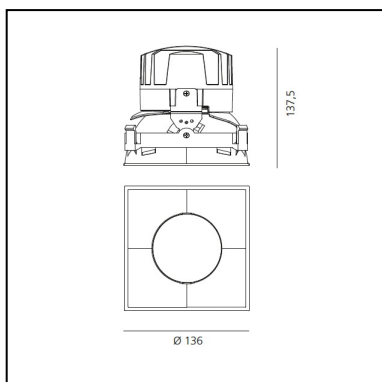

Everything 150 - Square - Trimless - 18° 2700K - Polished Metal

Ernesto Gismondi

IP 20/44 

LUMINAIRE

- Watt: **24W**
- Voltage: **220-240 V**
- Delivered lumens output: **2328lm**
- CCT: **2700K**
- Efficiency: **88%**
- Efficacy: **96.98lm/W**
- CRI: **90**

DIMENSIONS

- Length: **cm 13.6**
- Width: **cm 13.6**
- Cutout Width: **cm 13.6**
- Cutout length: **cm 13.6**
- Recessed depth: **cm 13.7**
- Rotation: **360°**
- Cutout shape: **Squared**
- Weight: **kg 0.3**
- Glow Wire Test: **850°**