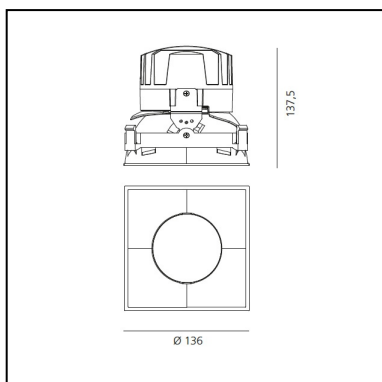

Everything 150 - Square - Trimless - 18° 3000K - Black

Ernesto Gismondi

IP 20/44 

LUMINAIRE

- Watt: **24W**
- Voltage: **220-240 V**
- Delivered lumens output: **2045lm**
- CCT: **3000K**
- Efficiency: **75%**
- Efficacy: **85.19lm/W**
- CRI: **90**

DIMENSIONS

- Length: **cm 13.6**
- Width: **cm 13.6**
- Cutout Width: **cm 13.6**
- Cutout length: **cm 13.6**
- Recessed depth: **cm 13.7**
- Rotation: **360°**
- Cutout shape: **Squared**
- Weight: **kg 0.3**
- Glow Wire Test: **850°**