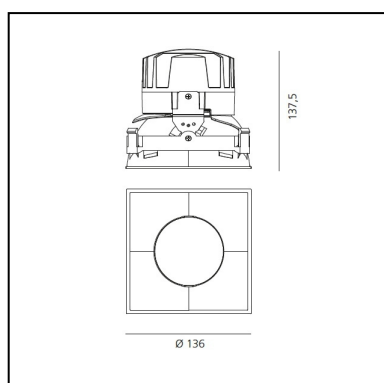

DESCRIPTION

Everything is an innovative range of professional recessed light fittings created to deliver a high lighting performance, with an eye on energy saving and excellent visual comfort. A complete, flexible product range, extremely versatile in its many applications and able to meet challenging lighting performance criteria.

APP Compatible version on request.

IP 20/44