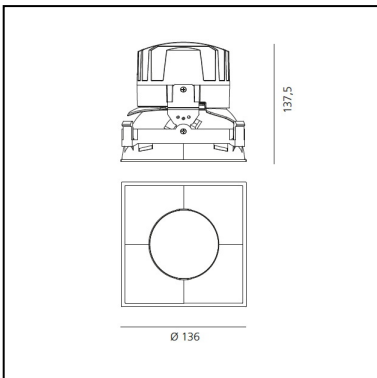

Everything 150 - Square - Trimless - 28° 2700K - Black

Ernesto Gismondi

IP 20/44 

LUMINAIRE

- Watt: **24W**
- Voltage: **220-240 V**
- Delivered lumens output: **1727lm**
- CCT: **2700K**
- Efficiency: **65%**
- Efficacy: **71.97lm/W**
- CRI: **90**

DIMENSIONS

- Length: **cm 13.6**
- Width: **cm 13.6**
- Cutout Width: **cm 13.6**
- Cutout length: **cm 13.6**
- Recessed depth: **cm 13.7**
- Rotation: **360°**
- Cutout shape: **Squared**
- Weight: **kg 0.3**
- Glow Wire Test: **850°**