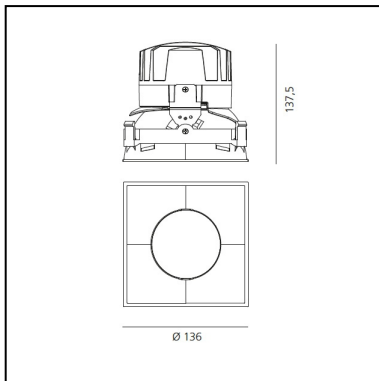

DESCRIPTION

Everything is an innovative range of professional recessed light fittings created to deliver a high lighting performance, with an eye on energy saving and excellent visual comfort. A complete, flexible product range, extremely versatile in its many applications and able to meet challenging lighting performance criteria.

APP Compatible version on request.

IP 20/44