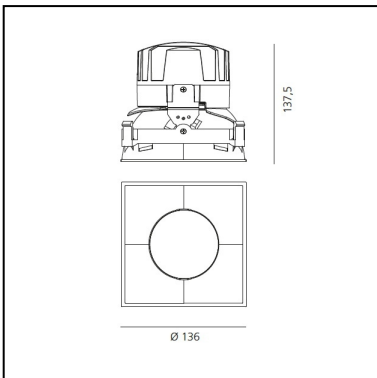

Everything 150 - Square - Trimless - 28° 3000K - Black

Ernesto Gismondi

IP 20/44 

LUMINAIRE

- Watt: **24W**
- Voltage: **220-240 V**
- Delivered lumens output: **1804lm**
- CCT: **3000K**
- Efficiency: **66%**
- Efficacy: **75.18lm/W**
- CRI: **90**

DIMENSIONS

- Length: **cm 13.6**
- Width: **cm 13.6**
- Cutout Width: **cm 13.6**
- Cutout length: **cm 13.6**
- Recessed depth: **cm 13.7**
- Rotation: **360°**
- Cutout shape: **Squared**
- Weight: **kg 0.3**
- Glow Wire Test: **850°**