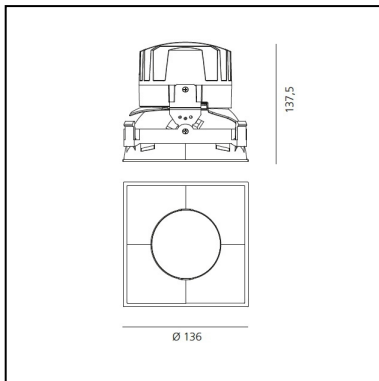

DESCRIPTION

Everything is an innovative range of professional recessed light fittings created to deliver a high lighting performance, with an eye on energy saving and excellent visual comfort. A complete, flexible product range, extremely versatile in its many applications and able to meet challenging lighting performance criteria.

APP Compatible version on request.

IP 20/44