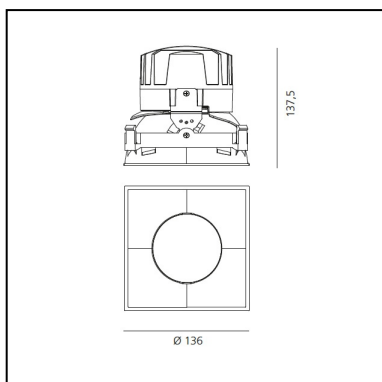

DESCRIPTION

Everything is an innovative range of professional recessed light fittings created to deliver a high lighting performance, with an eye on energy saving and excellent visual comfort. A complete, flexible product range, extremely versatile in its many applications and able to meet challenging lighting performance criteria.

APP Compatible version on request.

IP 20/44