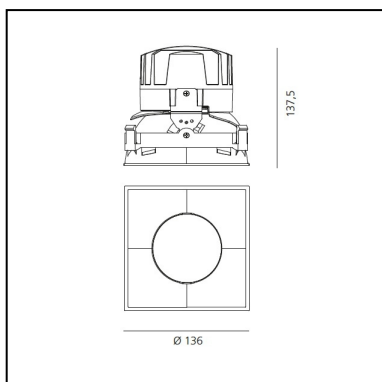

DESCRIPTION

Everything is an innovative range of professional recessed light fittings created to deliver a high lighting performance, with an eye on energy saving and excellent visual comfort. A complete, flexible product range, extremely versatile in its many applications and able to meet challenging lighting performance criteria.

APP Compatible version on request.

IP 20/44