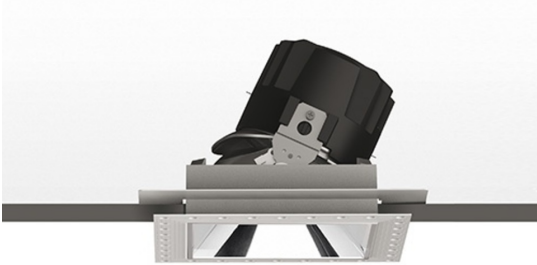

Everything 150 - Square - Trimless - Adj - 18° 2700K - Black

Ernesto Gismondi

DESCRIPTION

Everything is an innovative range of professional recessed light fittings created to deliver a high lighting performance, with an eye on energy saving and excellent visual comfort. A complete, flexible product range, extremely versatile in its many applications and able to meet challenging lighting performance criteria.

DIMENSIONS

- Length: **cm 13.6**
- Width: **cm 13.6**
- Cutout Width: **cm 13.6**
- Cutout length: **cm 13.6**
- Recessed depth: **cm 13.7**
- Inclination: **30°**
- Rotation: **360°**
- Cutout shape: **Squared**
- Weight: **kg 0.3**
- Glow Wire Test: **850°**