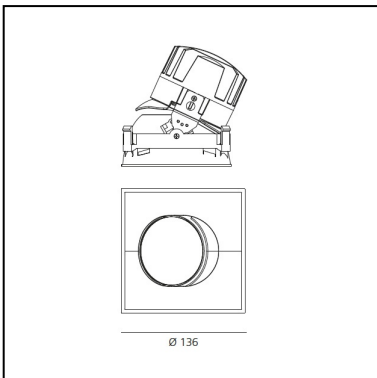

DESCRIPTION

Everything is an innovative range of professional recessed light fittings created to deliver a high lighting performance, with an eye on energy saving and excellent visual comfort. A complete, flexible product range, extremely versatile in its many applications and able to meet challenging lighting performance criteria.

APP Compatible version on request.

IP 20/44