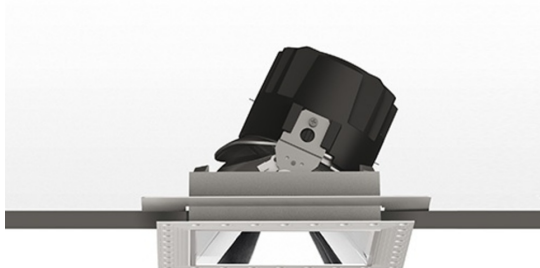

Everything 150 - Square - Trimless - Adj - 18° 2700K - Polished Metal

Ernesto Gismondi

DESCRIPTION

Everything is an innovative range of professional recessed light fittings created to deliver a high lighting performance, with an eye on energy saving and excellent visual comfort. A complete, flexible product range, extremely versatile in its many applications and able to meet challenging lighting performance criteria.

DIMENSIONS

- Length: **cm 13.6**
- Width: **cm 13.6**
- Cutout Width: **cm 13.6**
- Cutout length: **cm 13.6**
- Recessed depth: **cm 13.7**
- Inclination: **30°**
- Rotation: **360°**
- Cutout shape: **Squared**
- Weight: **kg 0.3**
- Glow Wire Test: **850°**