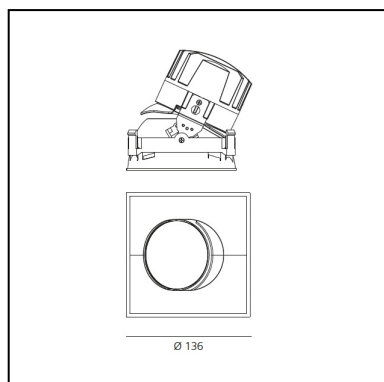

LUMINAIRE

- Watt: **24W**
- Voltage: **220-240 V**
- Delivered lumens output: **2328lm**
- CCT: **2700K**
- Efficiency: **88%**
- Efficacy: **96.98lm/W**
- CRI: **90**

Notes

Driver 700mA SELV supplied separately.
Fitting to be completed with installation frame for recessing into ceiling.
APP Compatible version on request.