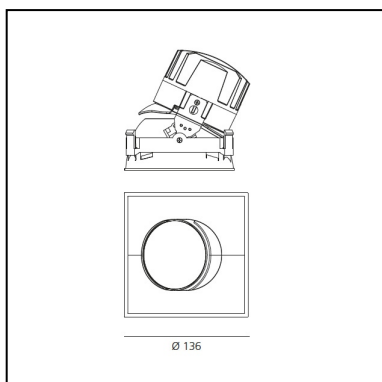

Everything 150 - Square - Trimless - Adj - 18° 3000K - Black

Ernesto Gismondi

IP 20/44 

LUMINAIRE

- Watt: **24W**
- Voltage: **220-240 V**
- Delivered lumens output: **2045lm**
- CCT: **3000K**
- Efficiency: **75%**
- Efficacy: **85.19lm/W**
- CRI: **90**

DIMENSIONS

- Length: **cm 13.6**
- Width: **cm 13.6**
- Cutout Width: **cm 13.6**
- Cutout length: **cm 13.6**
- Recessed depth: **cm 13.7**
- Inclination: **30°**
- Rotation: **360°**
- Cutout shape: **Squared**
- Weight: **kg 0.3**
- Glow Wire Test: **850°**