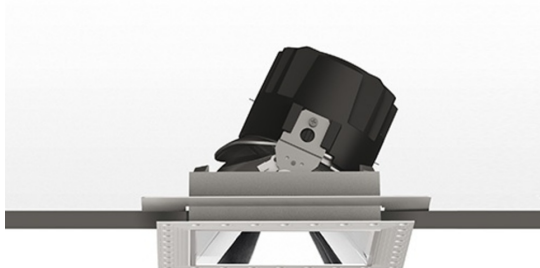

Everything 150 - Square - Trimless - Adj - 18° 3000K - Black

Ernesto Gismondi

IP 20/44 

LUMINAIRE

- Watt: **24W**
- Voltage: **220-240 V**
- Delivered lumens output: **2045lm**
- CCT: **3000K**
- Efficiency: **75%**
- Efficacy: **85.19lm/W**
- CRI: **90**

Notes

Driver 700mA SELV supplied separately.
Fitting to be completed with installation frame for recessing into ceiling.
APP Compatible version on request.

DESCRIPTION

Everything is an innovative range of professional recessed light fittings created to deliver a high lighting performance, with an eye on energy saving and excellent visual comfort. A complete, flexible product range, extremely versatile in its many applications and able to meet challenging lighting performance criteria.

DIMENSIONS

- Length: **cm 13.6**
- Width: **cm 13.6**
- Cutout Width: **cm 13.6**
- Cutout length: **cm 13.6**
- Recessed depth: **cm 13.7**
- Inclination: **30°**
- Rotation: **360°**
- Cutout shape: **Squared**
- Weight: **kg 0.3**
- Glow Wire Test: **850°**