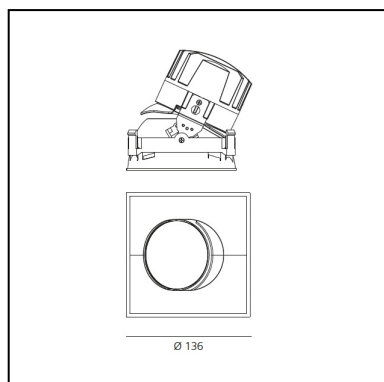

LUMINAIRE

- Watt: **24W**
- Voltage: **220-240 V**
- Delivered lumens output: **2431lm**
- CCT: **3000K**
- Efficiency: **89%**
- Efficacy: **101.31lm/W**
- CRI: **90**

Notes

Driver 700mA SELV supplied separately.
Fitting to be completed with installation frame for recessing into ceiling.
APP Compatible version on request.