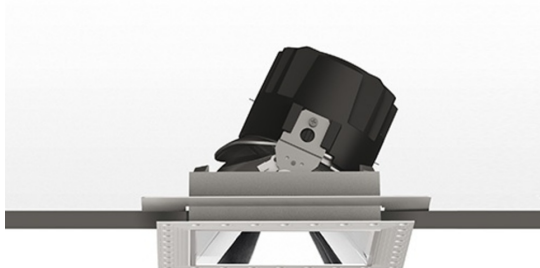

Everything 150 - Square - Trimless - Adj - 18° 3000K - Polished Metal

Ernesto Gismondi

DESCRIPTION

Everything is an innovative range of professional recessed light fittings created to deliver a high lighting performance, with an eye on energy saving and excellent visual comfort. A complete, flexible product range, extremely versatile in its many applications and able to meet challenging lighting performance criteria.

DIMENSIONS

- Length: **cm 13.6**
- Width: **cm 13.6**
- Cutout Width: **cm 13.6**
- Cutout length: **cm 13.6**
- Recessed depth: **cm 13.7**
- Inclination: **30°**
- Rotation: **360°**
- Cutout shape: **Squared**
- Weight: **kg 0.3**
- Glow Wire Test: **850°**