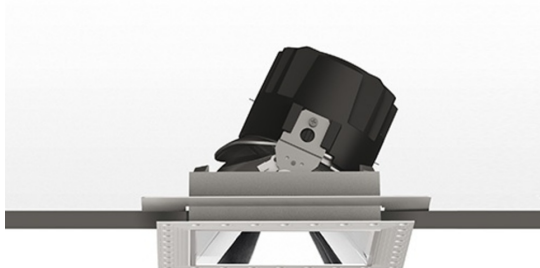

Everything 150 - Square - Trimless - Adj - 28° 2700K - Black

Ernesto Gismondi

DESCRIPTION

Everything is an innovative range of professional recessed light fittings created to deliver a high lighting performance, with an eye on energy saving and excellent visual comfort. A complete, flexible product range, extremely versatile in its many applications and able to meet challenging lighting performance criteria.

DIMENSIONS

- Length: **cm 13.6**
- Width: **cm 13.6**
- Cutout Width: **cm 13.6**
- Cutout length: **cm 13.6**
- Recessed depth: **cm 13.7**
- Inclination: **30°**
- Rotation: **360°**
- Cutout shape: **Squared**
- Weight: **kg 0.3**
- Glow Wire Test: **850°**