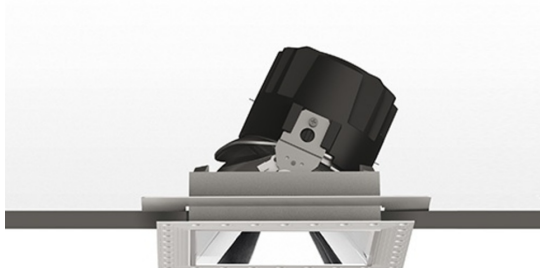

Everything 150 - Square - Trimless - Adj - 28° 2700K - Polished Metal

Ernesto Gismondi

DESCRIPTION

Everything is an innovative range of professional recessed light fittings created to deliver a high lighting performance, with an eye on energy saving and excellent visual comfort. A complete, flexible product range, extremely versatile in its many applications and able to meet challenging lighting performance criteria.

DIMENSIONS

- Length: **cm 13.6**
- Width: **cm 13.6**
- Cutout Width: **cm 13.6**
- Cutout length: **cm 13.6**
- Recessed depth: **cm 13.7**
- Inclination: **30°**
- Rotation: **360°**
- Cutout shape: **Squared**
- Weight: **kg 0.3**
- Glow Wire Test: **850°**