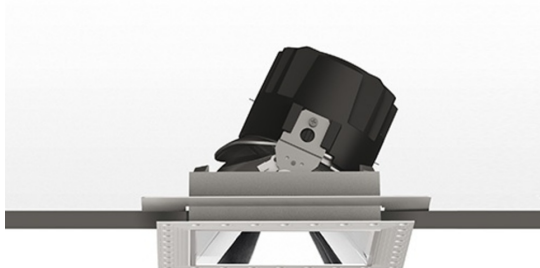

## DESCRIPTION

Everything is an innovative range of professional recessed light fittings created to deliver a high lighting performance, with an eye on energy saving and excellent visual comfort. A complete, flexible product range, extremely versatile in its many applications and able to meet challenging lighting performance criteria.

## DIMENSIONS

- Length: **cm 13.6**
- Width: **cm 13.6**
- Cutout Width: **cm 13.6**
- Cutout length: **cm 13.6**
- Recessed depth: **cm 13.7**
- Inclination: **30°**
- Rotation: **360°**
- Cutout shape: **Squared**
- Weight: **kg 0.3**
- Glow Wire Test: **850°**