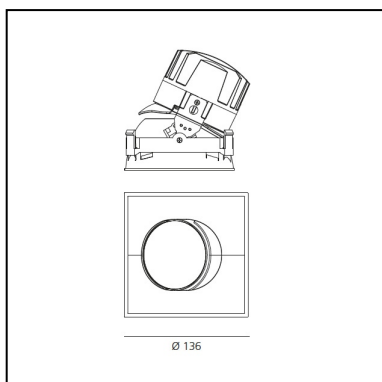

DESCRIPTION

Everything is an innovative range of professional recessed light fittings created to deliver a high lighting performance, with an eye on energy saving and excellent visual comfort. A complete, flexible product range, extremely versatile in its many applications and able to meet challenging lighting performance criteria.

APP Compatible version on request.

IP 20/44