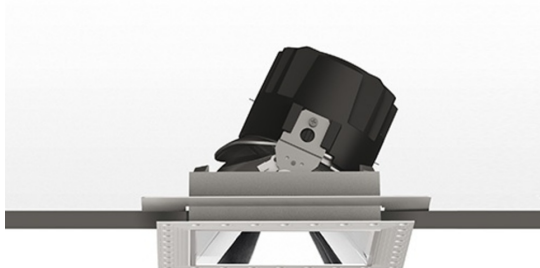

Everything 150 - Square - Trimless - Adj - 28° 3000K - Polished Metal

Ernesto Gismondi

DESCRIPTION

Everything is an innovative range of professional recessed light fittings created to deliver a high lighting performance, with an eye on energy saving and excellent visual comfort. A complete, flexible product range, extremely versatile in its many applications and able to meet challenging lighting performance criteria.

APP Compatible version on request.

IP 20/44 

PRODUCT CODE: M265005

FEATURES

- Article Code: **M265005**
- Colour: **Polished Metal**
- Installation: **Recessed**
- Material: **aluminium**
- Series: **Architectural Indoor**
- design by: **Ernesto Gismondi**

DIMENSIONS

- Length: **cm 13.6**
- Width: **cm 13.6**
- Cutout Width: **cm 13.6**
- Cutout length: **cm 13.6**
- Recessed depth: **cm 13.7**
- Inclination: **30°**
- Rotation: **360°**
- Cutout shape: **Squared**
- Weight: **kg 0.3**
- Glow Wire Test: **850°**