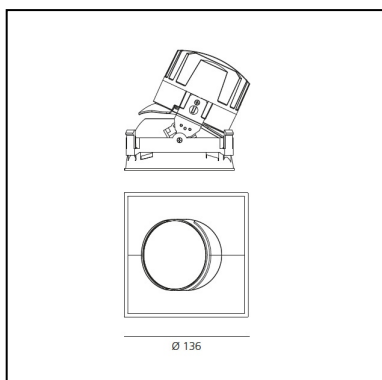

Everything 150 - Square - Trimless - Adj - 46° 2700K - Black

Ernesto Gismondi

IP 20/44

LUMINAIRE

- Watt: **24W**
- Voltage: **220-240 V**
- Delivered lumens output: **1606lm**
- CCT: **2700K**
- Efficiency: **61%**
- Efficacy: **66.90lm/W**
- CRI: **90**

Notes

Driver 700mA SELV supplied separately.
Fitting to be completed with installation frame for recessing into ceiling.
APP Compatible version on request.

DESCRIPTION

Everything is an innovative range of professional recessed light fittings created to deliver a high lighting performance, with an eye on energy saving and excellent visual comfort. A complete, flexible product range, extremely versatile in its many applications and able to meet challenging lighting performance criteria.

APP Compatible version on request.

PRODUCT CODE: M325305

FEATURES

- Article Code: **M325305**
- Colour: **Black**
- Installation: **Recessed**
- Material: **aluminium**
- Series: **Architectural Indoor**
- design by: **Ernesto Gismondi**

DIMENSIONS

- Length: **cm 13.6**
- Width: **cm 13.6**
- Cutout Width: **cm 13.6**
- Cutout length: **cm 13.6**
- Recessed depth: **cm 13.7**
- Inclination: **30°**
- Rotation: **360°**
- Cutout shape: **Squared**
- Weight: **kg 0.3**
- Glow Wire Test: **850°**

SOURCES INCLUDED

- Category: **Led**
- Number: **1**
- Watt: **24,4W**
- Color temperature (K): **2700K**
- Color Tolerance: **MacAdam 3SDCM**
- Service Life: **L80 (9K) 50000h**