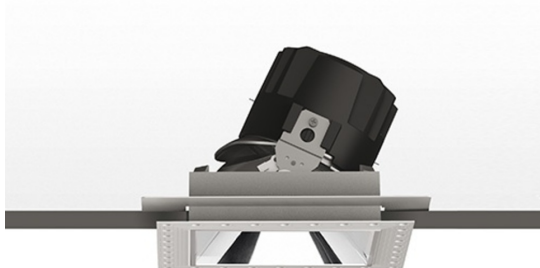

Everything 150 - Square - Trimless - Adj - 46° 2700K - Black

Ernesto Gismondi