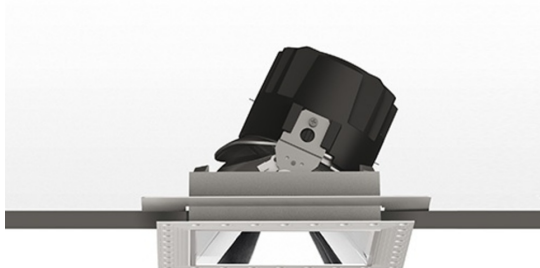

Everything 150 - Square - Trimless - Adj - 46° 3000K - Black

Ernesto Gismondi

IP 20/44 

LUMINAIRE

- Watt: **24W**
- Voltage: **220-240 V**
- Delivered lumens output: **1677lm**
- CCT: **3000K**
- Efficiency: **61%**
- Efficacy: **69.88lm/W**
- CRI: **90**

Notes

Driver 700mA SELV supplied separately.
Fitting to be completed with installation frame for recessing into ceiling.
APP Compatible version on request.

DESCRIPTION

Everything is an innovative range of professional recessed light fittings created to deliver a high lighting performance, with an eye on energy saving and excellent visual comfort. A complete, flexible product range, extremely versatile in its many applications and able to meet challenging lighting performance criteria.
APP Compatible version on request.

DIMENSIONS

- Length: **cm 13.6**
- Width: **cm 13.6**
- Cutout Width: **cm 13.6**
- Cutout length: **cm 13.6**
- Recessed depth: **cm 13.7**
- Inclination: **30°**
- Rotation: **360°**
- Cutout shape: **Squared**
- Weight: **kg 0.3**
- Glow Wire Test: **850°**