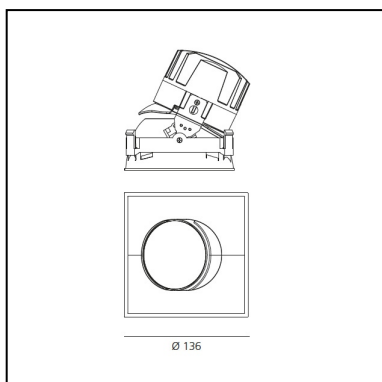

Everything 150 - Square - Trimless - Adj - 46° 3000K - Black

Ernesto Gismondi

IP 20/44 

LUMINAIRE

- Watt: **24W**
- Voltage: **220-240 V**
- Delivered lumens output: **1677lm**
- CCT: **3000K**
- Efficiency: **61%**
- Efficacy: **69.88lm/W**
- CRI: **90**

DIMENSIONS

- Length: **cm 13.6**
- Width: **cm 13.6**
- Cutout Width: **cm 13.6**
- Cutout length: **cm 13.6**
- Recessed depth: **cm 13.7**
- Inclination: **30°**
- Rotation: **360°**
- Cutout shape: **Squared**
- Weight: **kg 0.3**
- Glow Wire Test: **850°**