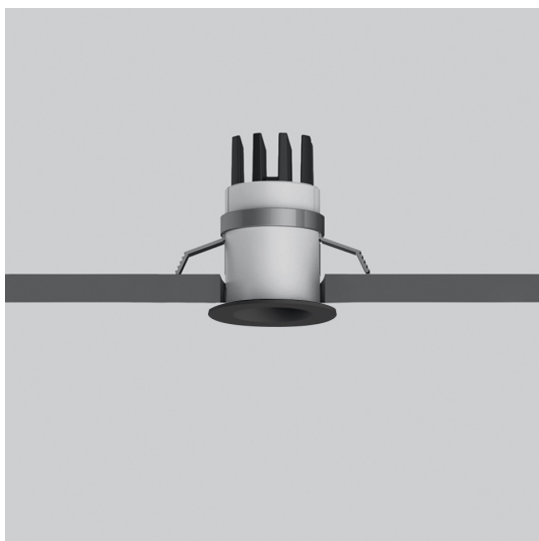

Everything 35 - Round - 14° 2700K - Black

Ernesto Gismondi

IP20 

LUMINAIRE

- Watt: **1,4W**
- Flux Lumineux (lm): **67lm**
- CCT: **2700K**
- Efficiency: **74%**
- Efficacy: **66.60lm/W**
- CRI: **90**

Remarques

Driver 500mA SELV supplied separately.

DESCRIPTION

Everything is an innovative range of professional recessed light fittings created to deliver a high lighting performance, with an eye on energy saving and excellent visual comfort. A complete, flexible product range, extremely versatile in its many applications and able to meet challenging lighting performance criteria.

CARACTÉRISTIQUES

- Code Produit : **NL4203010Y004**
- Couleur: **Black**
- Installation: **Encastré**
- Séries: **Architectural Indoor**
- dessiné par: **Ernesto Gismondi**

DIMENSIONS

- Diamètre: **35 mm**
- Diamètre d'encastrement: **29 mm**
- Profondeur de la découpe: **48 mm**
- Forme de la découpe: **Rond**
- Poids: **kg 0,1**
- Trou d'encastrement: **Thickness 12,5mm - 25mm**