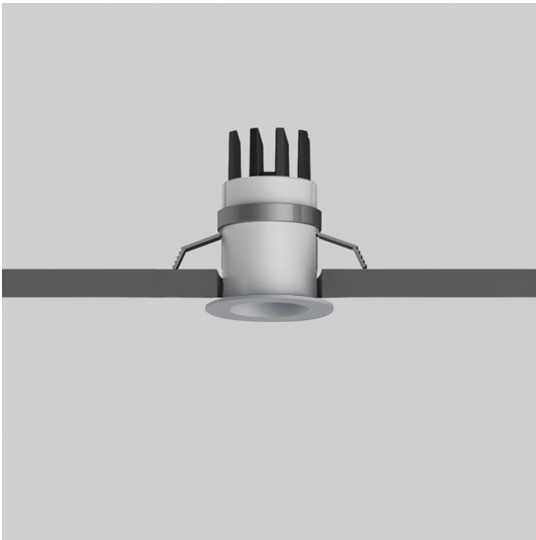

Everything 35 - Round - 14° 2700K - Silver

Ernesto Gismondi

IP20 

LUMINAIRE

- Watt: **1,4W**
- Flux Lumineux (lm): **68lm**
- CCT: **2700K**
- Efficiency: **76%**
- Efficacy: **68.40lm/W**
- CRI: **90**

Remarques

Driver 500mA SELV supplied separately.

DESCRIPTION

Everything is an innovative range of professional recessed light fittings created to deliver a high lighting performance, with an eye on energy saving and excellent visual comfort. A complete, flexible product range, extremely versatile in its many applications and able to meet challenging lighting performance criteria.

CARACTÉRISTIQUES

- Code Produit : **NL4203010Y002**
- Couleur: **Silver**
- Installation: **Encastré**
- Séries: **Architectural Indoor**
- dessiné par: **Ernesto Gismondi**

DIMENSIONS

- Diamètre: **35 mm**
- Diamètre d'encastrement: **29 mm**
- Profondeur de la découpe: **48 mm**
- Forme de la découpe: **Rond**
- Poids: **kg 0,1**
- Trou d'encastrement: **Thickness 12,5mm - 25mm**