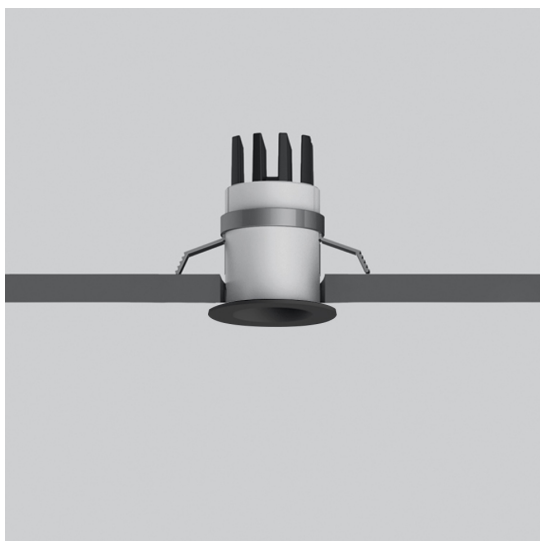

# Everything 35 - Round - 24° 2700K - Black

Ernesto Gismondi

IP20 

## LUMINAIRE

- Watt: **1,4W**
- Flux Lumineux (lm): **66lm**
- CCT: **2700K**
- Efficiency: **74%**
- Efficacy: **66.32lm/W**
- CRI: **90**

## DESCRIPTION

Everything is an innovative range of professional recessed light fittings created to deliver a high lighting performance, with an eye on energy saving and excellent visual comfort. A complete, flexible product range, extremely versatile in its many applications and able to meet challenging lighting performance criteria.

## DIMENSIONS

- Diamètre: **35 mm**
- Diamètre d'encastrement: **29 mm**
- Profondeur de la découpe: **48 mm**
- Forme de la découpe: **Rond**
- Poids: **kg 0,1**
- Trou d'encastrement: **Thickness 12,5mm - 25mm**