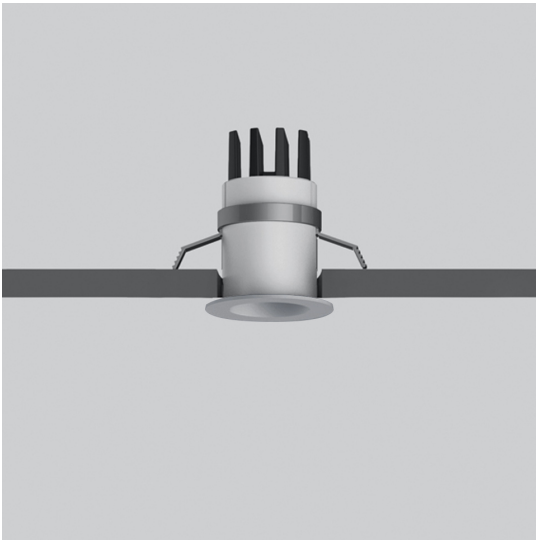

# Everything 35 - Round - 24° 2700K - Silver

Ernesto Gismondi

IP20 

## LUMINAIRE

- Watt: **1,4W**
- Flux Lumineux (lm): **68lm**
- CCT: **2700K**
- Efficiency: **76%**
- Efficacy: **68.40lm/W**
- CRI: **90**

## DESCRIPTION

Everything is an innovative range of professional recessed light fittings created to deliver a high lighting performance, with an eye on energy saving and excellent visual comfort. A complete, flexible product range, extremely versatile in its many applications and able to meet challenging lighting performance criteria.

## DIMENSIONS

- Diamètre: **35 mm**
- Diamètre d'encastrement: **29 mm**
- Profondeur de la découpe: **48 mm**
- Forme de la découpe: **Rond**
- Poids: **kg 0,1**
- Trou d'encastrement: **Thickness 12,5mm - 25mm**