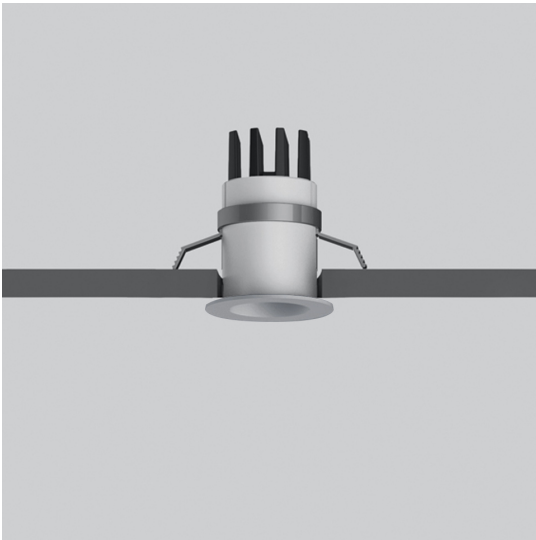

Everything 35 - Round - 24° 3000K - Silver

Ernesto Gismondi

IP20 

LUMINAIRE

- Watt: **1,4W**
- Flux Lumineux (lm): **96lm**
- CCT: **3000K**
- Efficiency: **76%**
- Efficacy: **96.00lm/W**
- CRI: **80**

Remarques

Driver 500mA SELV supplied separately.

DESCRIPTION

Everything is an innovative range of professional recessed light fittings created to deliver a high lighting performance, with an eye on energy saving and excellent visual comfort. A complete, flexible product range, extremely versatile in its many applications and able to meet challenging lighting performance criteria.

CARACTÉRISTIQUES

- Code Produit : **NL4203025K002**
- Couleur: **Silver**
- Installation: **Encastré**
- Séries: **Architectural Indoor**
- dessiné par: **Ernesto Gismondi**

DIMENSIONS

- Diamètre: **35 mm**
- Diamètre d'encastrement: **29 mm**
- Profondeur de la découpe: **48 mm**
- Forme de la découpe: **Rond**
- Poids: **kg 0,1**
- Trou d'encastrement: **Thickness 12,5mm - 25mm**