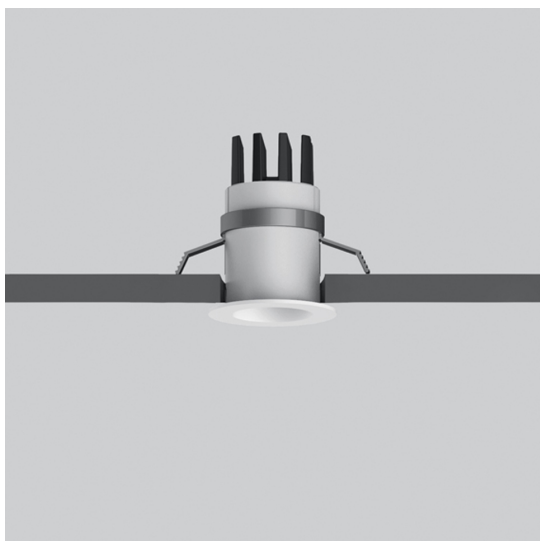

# Everything 35 - Round - 24° 3000K - White

Ernesto Gismondi

IP20 

## LUMINAIRE

- Watt: **1,4W**
- Flux Lumineux (lm): **98lm**
- CCT: **3000K**
- Efficiency: **78%**
- Efficacy: **98.00lm/W**
- CRI: **80**

## DESCRIPTION

Everything is an innovative range of professional recessed light fittings created to deliver a high lighting performance, with an eye on energy saving and excellent visual comfort. A complete, flexible product range, extremely versatile in its many applications and able to meet challenging lighting performance criteria.

## DIMENSIONS

- Diamètre: **35 mm**
- Diamètre d'encastrement: **29 mm**
- Profondeur de la découpe: **48 mm**
- Forme de la découpe: **Rond**
- Poids: **kg 0,1**
- Trou d'encastrement: **Thickness 12,5mm - 25mm**