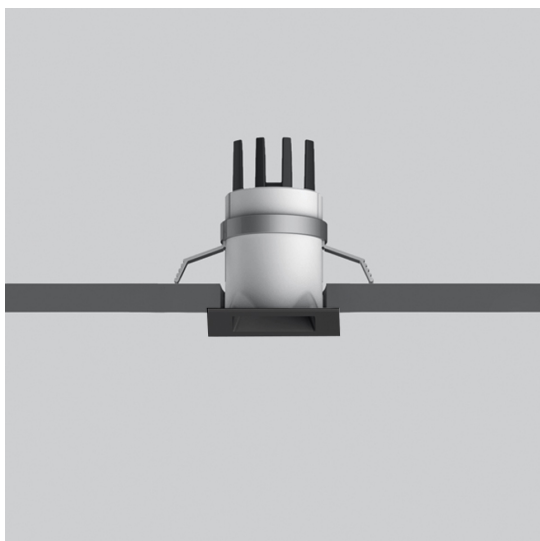

Everything 35 - Square - 14° 2700K - Black

Ernesto Gismondi

IP20 

LUMINAIRE

- Watt: **1,4W**
- Flux Lumineux (lm): **67lm**
- CCT: **2700K**
- Efficiency: **74%**
- Efficacy: **66.60lm/W**
- CRI: **90**

Remarques

Driver 500mA SELV supplied separately.

DESCRIPTION

Everything is an innovative range of professional recessed light fittings created to deliver a high lighting performance, with an eye on energy saving and excellent visual comfort. A complete, flexible product range, extremely versatile in its many applications and able to meet challenging lighting performance criteria.

CARACTÉRISTIQUES

- Code Produit : **NL4203110Y004**
- Couleur: **Black**
- Installation: **Encastré**
- Séries: **Architectural Indoor**
- dessiné par: **Ernesto Gismondi**

DIMENSIONS

- Longueur : **35 mm**
- Largeur: **35 mm**
- Largeur de découpe: **29 mm**
- Longueur de découpe: **29 mm**
- Profondeur de la découpe: **48 mm**
- Forme de la découpe: **Carré**
- Poids: **kg 0,1**
- Trou d'encastrement: **Thickness 12,5mm - 25mm**