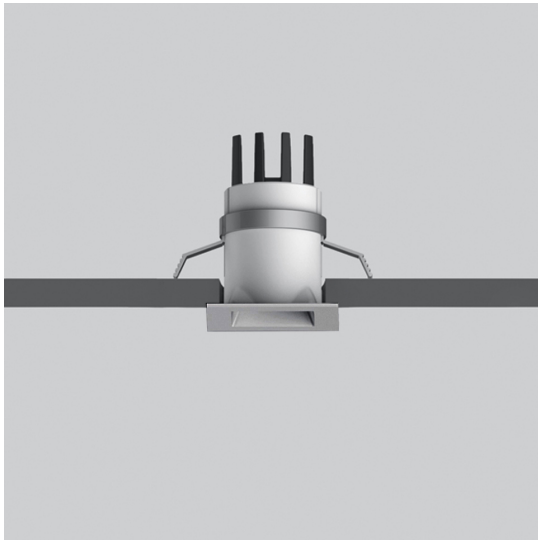

Everything 35 - Square - 14° 2700K - Silver

Ernesto Gismondi

IP20 

LUMINAIRE

- Watt: **1,4W**
- Flux Lumineux (lm): **68lm**
- CCT: **2700K**
- Efficiency: **76%**
- Efficacy: **68.40lm/W**
- CRI: **90**

Remarques

Driver 500mA SELV supplied separately.

DESCRIPTION

Everything is an innovative range of professional recessed light fittings created to deliver a high lighting performance, with an eye on energy saving and excellent visual comfort. A complete, flexible product range, extremely versatile in its many applications and able to meet challenging lighting performance criteria.

CARACTÉRISTIQUES

- Code Produit : **NL4203110Y002**
- Couleur: **Silver**
- Installation: **Encastré**
- Séries: **Architectural Indoor**
- dessiné par: **Ernesto Gismondi**

DIMENSIONS

- Longueur : **35 mm**
- Largeur: **35 mm**
- Largeur de découpe: **29 mm**
- Longueur de découpe: **29 mm**
- Profondeur de la découpe: **48 mm**
- Forme de la découpe: **Carré**
- Poids: **kg 0,1**
- Trou d'encastrement: **Thickness 12,5mm - 25mm**