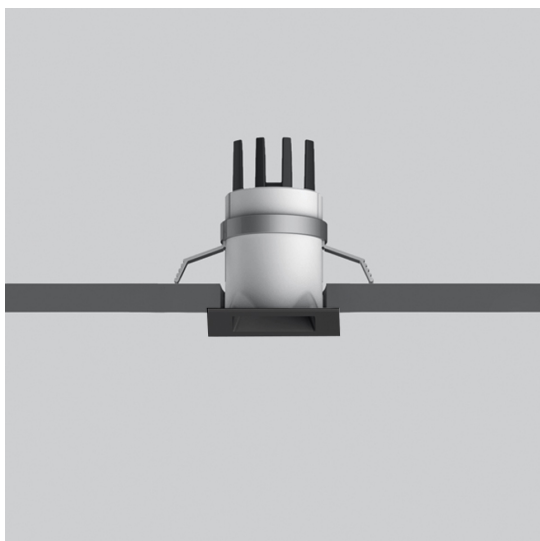

# Everything 35 - Square - 14° 3000K - Black

Ernesto Gismondi

IP20 

## LUMINAIRE

- Watt: **1,4W**
- Flux Lumineux (lm): **93lm**
- CCT: **3000K**
- Efficiency: **74%**
- Efficacy: **93.39lm/W**
- CRI: **80**

## DESCRIPTION

Everything is an innovative range of professional recessed light fittings created to deliver a high lighting performance, with an eye on energy saving and excellent visual comfort. A complete, flexible product range, extremely versatile in its many applications and able to meet challenging lighting performance criteria.

## DIMENSIONS

- Longueur : **35 mm**
- Largeur: **35 mm**
- Largeur de découpe: **29 mm**
- Longueur de découpe: **29 mm**
- Profondeur de la découpe: **48 mm**
- Forme de la découpe: **Carré**
- Poids: **kg 0,1**
- Trou d'encastrement: **Thickness 12,5mm - 25mm**