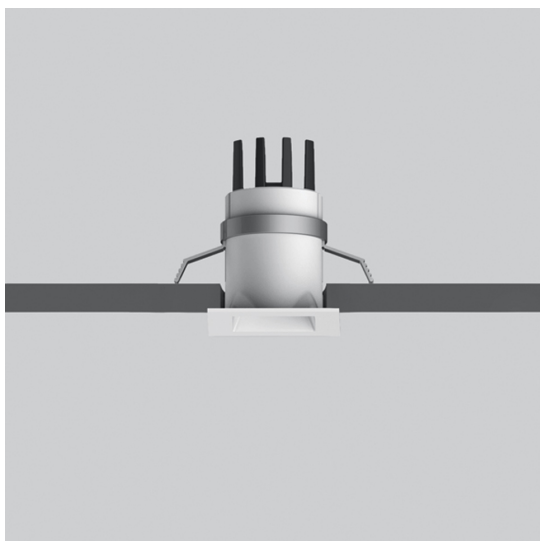

Everything 35 - Square - 14° 3000K - White

Ernesto Gismondi

IP20 

LUMINAIRE

- Watt: **1,4W**
- Flux Lumineux (lm): **98lm**
- CCT: **3000K**
- Efficiency: **78%**
- Efficacy: **98.00lm/W**
- CRI: **80**

Remarques

Driver 500mA SELV supplied separately.

DESCRIPTION

Everything is an innovative range of professional recessed light fittings created to deliver a high lighting performance, with an eye on energy saving and excellent visual comfort. A complete, flexible product range, extremely versatile in its many applications and able to meet challenging lighting performance criteria.

CARACTÉRISTIQUES

- Code Produit : **NL4203110K006**
- Couleur: **White**
- Installation: **Encastré**
- Séries: **Architectural Indoor**
- dessiné par: **Ernesto Gismondi**

DIMENSIONS

- Longueur : **35 mm**
- Largeur: **35 mm**
- Largeur de découpe: **29 mm**
- Longueur de découpe: **29 mm**
- Profondeur de la découpe: **48 mm**
- Forme de la découpe: **Carré**
- Poids: **kg 0,1**
- Trou d'encastrement: **Thickness 12,5mm - 25mm**