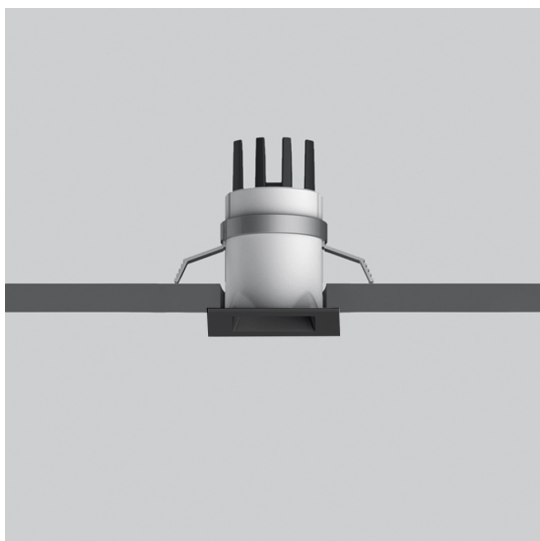

Everything 35 - Square - 24° 2700K - Black

Ernesto Gismondi

IP20 

LUMINAIRE

- Watt: **1,4W**
- Flux Lumineux (lm): **66lm**
- CCT: **2700K**
- Efficiency: **74%**
- Efficacy: **66.32lm/W**
- CRI: **90**

Remarques

Driver 500mA SELV supplied separately.

DESCRIPTION

Everything is an innovative range of professional recessed light fittings created to deliver a high lighting performance, with an eye on energy saving and excellent visual comfort. A complete, flexible product range, extremely versatile in its many applications and able to meet challenging lighting performance criteria.

CARACTÉRISTIQUES

- Code Produit : **NL4203125Y004**
- Couleur: **Black**
- Installation: **Encastré**
- Séries: **Architectural Indoor**
- dessiné par: **Ernesto Gismondi**

DIMENSIONS

- Longueur : **35 mm**
- Largeur: **35 mm**
- Largeur de découpe: **29 mm**
- Longueur de découpe: **29 mm**
- Profondeur de la découpe: **48 mm**
- Forme de la découpe: **Carré**
- Poids: **kg 0,1**
- Trou d'encastrement: **Thickness 12,5mm - 25mm**