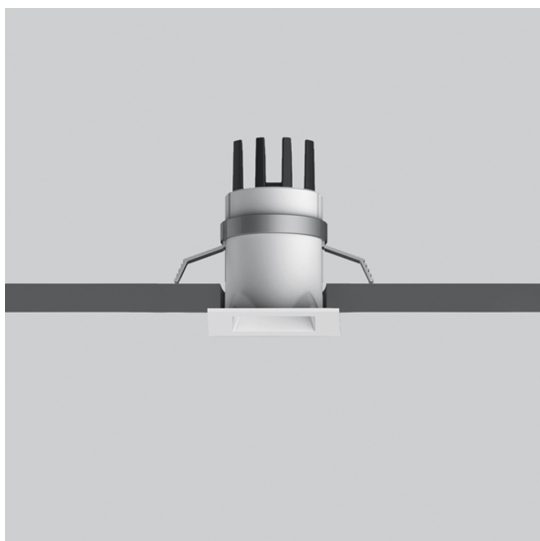

Everything 35 - Square - 24° 2700K - White

Ernesto Gismondi

IP20 

LUMINAIRE

- Watt: **1,4W**
- Flux Lumineux (lm): **70lm**
- CCT: **2700K**
- Efficiency: **78%**
- Efficacy: **70.20lm/W**
- CRI: **90**

Remarques

Driver 500mA SELV supplied separately.

DESCRIPTION

Everything is an innovative range of professional recessed light fittings created to deliver a high lighting performance, with an eye on energy saving and excellent visual comfort. A complete, flexible product range, extremely versatile in its many applications and able to meet challenging lighting performance criteria.

CARACTÉRISTIQUES

- Code Produit : **NL4203125Y006**
- Couleur: **White**
- Installation: **Encastré**
- Séries: **Architectural Indoor**
- dessiné par: **Ernesto Gismondi**

DIMENSIONS

- Longueur : **35 mm**
- Largeur: **35 mm**
- Largeur de découpe: **29 mm**
- Longueur de découpe: **29 mm**
- Profondeur de la découpe: **48 mm**
- Forme de la découpe: **Carré**
- Poids: **kg 0,1**
- Trou d'encastrement: **Thickness 12,5mm - 25mm**