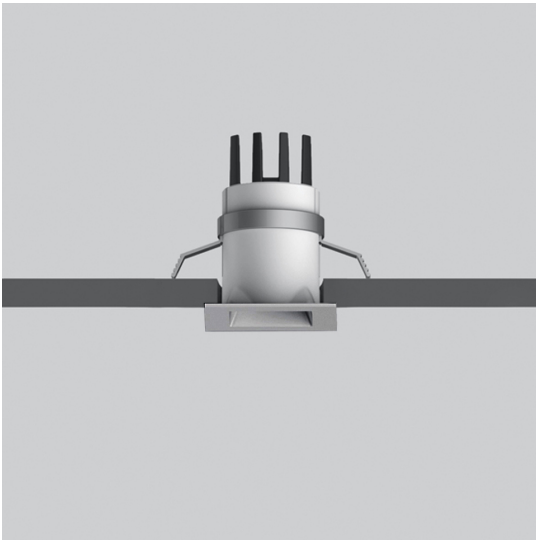

# Everything 35 - Square - 24° 3000K - Silver

Ernesto Gismondi

IP20 

## LUMINAIRE

- Watt: **1,4W**
- Flux Lumineux (lm): **96lm**
- CCT: **3000K**
- Efficiency: **76%**
- Efficacy: **96.00lm/W**
- CRI: **80**

## DESCRIPTION

Everything is an innovative range of professional recessed light fittings created to deliver a high lighting performance, with an eye on energy saving and excellent visual comfort. A complete, flexible product range, extremely versatile in its many applications and able to meet challenging lighting performance criteria.

## DIMENSIONS

- Longueur : **35 mm**
- Largeur: **35 mm**
- Largeur de découpe: **29 mm**
- Longueur de découpe: **29 mm**
- Profondeur de la découpe: **48 mm**
- Forme de la découpe: **Carré**
- Poids: **kg 0,1**
- Trou d'encastrement: **Thickness 12,5mm - 25mm**