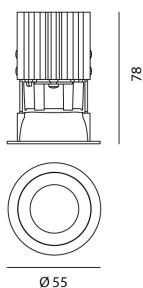

## LUMINAIRE

- Watt: **6.4W**
- Delivered lumens output: **425lm**
- CCT: **2700K**
- Efficiency: **75%**
- Efficacy: **66.41lm/W**
- CRI: **80**

## DIMENSIONS

- Diameter: **cm 5.5**
- Cutout diameter: **cm 5**
- Recessed depth: **cm 7.8**
- Cutout shape: **Rounded**
- Weight: **cm 0.2**

## Accessories

NO  
IMAGE  
AVAILABLE

Driver 25W - 220-240Vac - 164x38x25 (LxWxH) -  
Dimmable DALI/PUSH  
DV1003

NO  
IMAGE  
AVAILABLE

Driver cc 15W - 500mA - 220-240 Vac -  
150x22x19 mm (LxWxH) - 2max - undimmable  
M077900