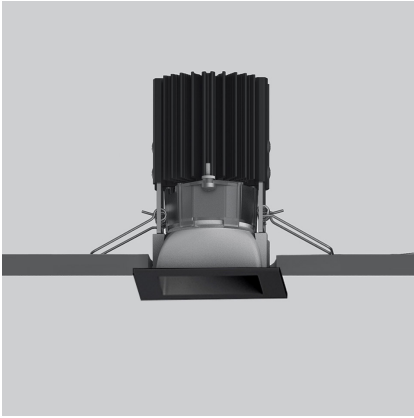

Everything 55 - Square - 34° 3000K - Black

Ernesto Gismondi

IP20 

LUMINAIRE

- Watt: **8.5W**
- Delivered lumens output: **566lm**
- CCT: **3000K**
- Efficiency: **75%**
- Efficacy: **66.59lm/W**
- CRI: **80**

Notes

Driver 500mA SELV supplied separately.

DESCRIPTION

Everything is an innovative range of professional recessed light fittings created to deliver a high lighting performance, with an eye on energy saving and excellent visual comfort.
A complete, flexible product range, extremely versatile in its many applications and able to meet challenging lighting performance criteria.

PRODUCT CODE: NL4204234K004

FEATURES

- Article Code: **NL4204234K004**
- Colour: **Black**
- Installation: **Recessed**
- Series: **Architectural Indoor**
- design by: **Ernesto Gismondi**

DIMENSIONS

- Length: **cm 5.5**
- Width: **cm 5.5**
- Cutout Width: **cm 5**
- Cutout length: **cm 5**
- Recessed depth: **cm 9.8**
- Cutout shape: **Squared**
- Weight: **cm 0.3**

SOURCES INCLUDED

- Category: **Led**
- Number: **1**
- Watt: **8,5W**
- Color temperature (K): **3000K**
- Color Tolerance: **3SDCM**
- Service Life: **L80 (13K) 78600h**

Accessories

NO
IMAGE
AVAILABLE

Driver cc 32-36W - 700mA - 220-240 Vac -
103x67x21 (LxWxH) - Dimmable DALI
M079200