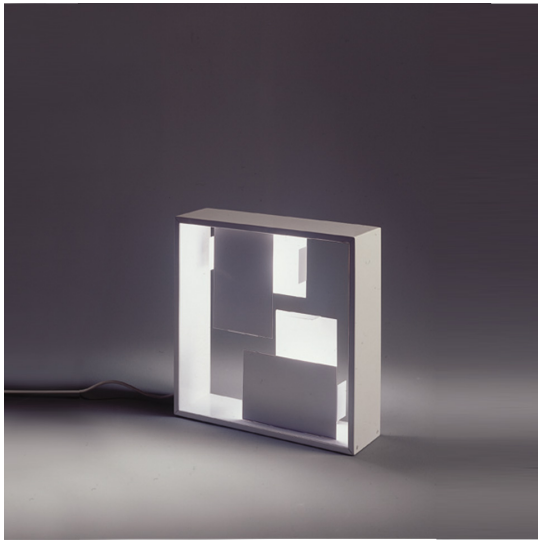

Fato

Gio Ponti

IP20     

LUMINAIRE

- Watt: **56W**
- Voltage: **220V-240V**
- Delivered lumens output: **730lm**
- CCT: **2800K**

DESCRIPTION

A table or wall lamp, with geometrical metal screens creating light and dark, screened and clear, all enclosed in a square frame: it is both a light object and a lamp. A lighting sculpture with a strong styling connotation to the '60s. Structure in white enamelled, folded and welded plate. Ability to mount LED light source E14 (LED light source not included).

PRODUCT CODE: 0048010A

FEATURES

- Article Code: **0048010A**
- Colour: **White**
- Installation: **TableWall**
- Material: **steel**
- Series: **Design Collection, Modern Classic**
- Environment: **Indoor**
- Area contract: **Residential**
- Emission: **Indirect**
- design by: **Gio Ponti**

DIMENSIONS

- Length: **cm 35**
- Width: **cm 35**
- Height: **cm 10**
- Glow Wire Test: **N/D°**

NOT INCLUDED SOURCES

- Category: **HALO**
- Number: **2**
- Lbs: **D45**
- Watt: **30W**
- Socket: **E14**