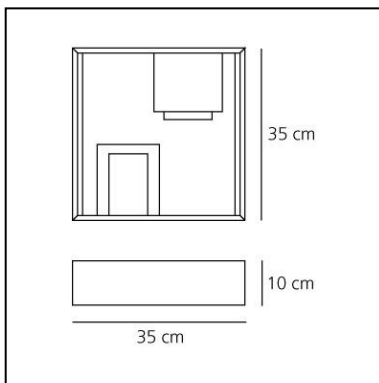

Fato

Gio Ponti

IP20     

LUMINAIRE

- Watt: **56W**
- Voltage: **220V-240V**
- Delivered lumens output: **730lm**
- CCT: **2800K**

DESCRIPTION

A table or wall lamp, with geometrical metal screens creating light and dark, screened and clear, all enclosed in a square frame: it is both a light object and a lamp. A lighting sculpture with a strong styling connotation to the '60s. Structure in white enamelled, folded and welded plate. Ability to mount LED light source E14 (LED light source not included).

PRODUCT CODE: 0048010A

FEATURES

- Article Code: **0048010A**
- Colour: **White**
- Installation: **TableWall**
- Material: **steel**
- Series: **Design Collection, Modern Classic**
- Environment: **Indoor**
- Area contract: **Residential**
- Emission: **Indirect**
- design by: **Gio Ponti**

DIMENSIONS

- Length: **cm 35**
- Width: **cm 35**
- Height: **cm 10**
- Glow Wire Test: **N/D°**

NOT INCLUDED SOURCES

- Category: **HALO**
- Number: **2**
- Lbs: **D45**
- Watt: **30W**
- Socket: **E14**

ALTERNATIVE SOURCES

- Category: **LED RETROFIT**
- Number: **2**
- Watt: **4W**
- Delivered lumens output: **370lm**
- Socket: **E14**