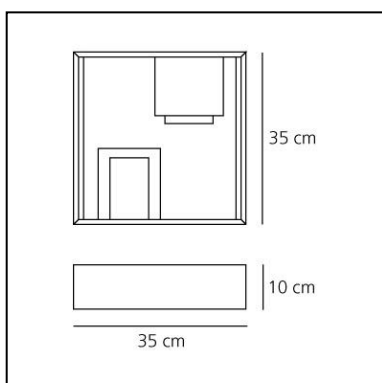

Fato gold

Gio Ponti

IP20   EAC 

LUMINAIRE

- Watt: **56W**
- Voltage: **220V-240V**
- Delivered lumens output: **365lm**
- CCT: **2800K**

DESCRIPTION

A table or wall lamp, with geometrical metal screens creating light and dark, screened and clear, all enclosed in a square frame: it is both a light object and a lamp. A lighting sculpture with a strong styling connotation to the '60s. Structure in white enamelled, folded and welded plate. Ability to mount LED light source E14 (LED light source not included).

PRODUCT CODE: 0048050A

FEATURES

- Article Code: **0048050A**
- Colour: **Gold**
- Installation: **TableWall**
- Material: **steel**
- Series: **Design Collection, Modern Classic**
- Environment: **Indoor**
- Area contract: **Residential**
- Emission: **Indirect**
- design by: **Gio Ponti**

DIMENSIONS

- Length: **cm 35**
- Width: **cm 35**
- Height: **cm 10**

NOT INCLUDED SOURCES

- Category: **HALO**
- Number: **2**
- Lbs: **D45**
- Watt: **30W**
- Socket: **E14**

ALTERNATIVE SOURCES

- Category: **LED RETROFIT**
- Number: **2**
- Watt: **4W**
- Delivered lumens output: **370lm**
- Socket: **E14**