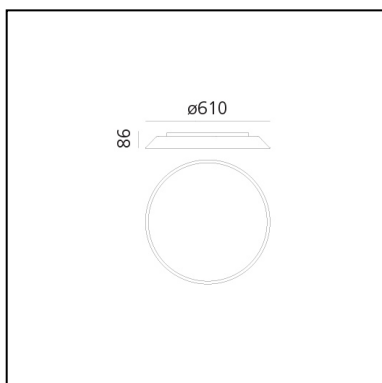

Febe 2700K - Dove grey

Ernesto Gismondi

IP20    Dimmerable: 

LUMINAIRE

- Watt: **30W**
- Voltage: **220-240V**
- Delivered lumens output: **2182lm**
- CCT: **2700K**
- Efficiency: **85%**
- Efficacy: **72.73lm/W**
- CRI: **90**
- Dimmable Typology: **Push**

DESCRIPTION

In Febe, everything is reduced to a minimum and built around the optical engine that, with maximum yield in minimum thickness, ensures excellent performance to illuminate an entire room. Febe has an elementary shape, yet a rich performance, it focuses on light emission and its formal simplicity makes it almost invisible in space. A uniform light disk protrudes from the surface of the ceiling/wall, the colour frame moves back inwardly and can only be seen from the side. Designed for home environments, its essential shape makes it fit for all spaces.

PRODUCT CODE: 0241W20A

FEATURES

- Article Code: **0241W20A**
- Colour: **Dove grey**
- Installation: **WallCeiling**
- Material: **Methacrylare, polycarbonate**
- Series: **Design Collection**
- Environment: **Indoor**
- Emission: **Direct**
- design by: **Ernesto Gismondi**

DIMENSIONS

- Width: **cm 8.6**
- Diameter: **cm 61**
- Glow Wire Test: **750°**

SOURCES INCLUDED

- Category: **Led**
- Number: **4**
- Watt: **6.20W**
- Delivered lumens output: **630lm**
- Color temperature (K): **2700K**
- CRI: **90**
- Color Tolerance: **MacAdam 3SDCM**
- Efficacy: **102lm/W**
- Service Life: **50000-L70**