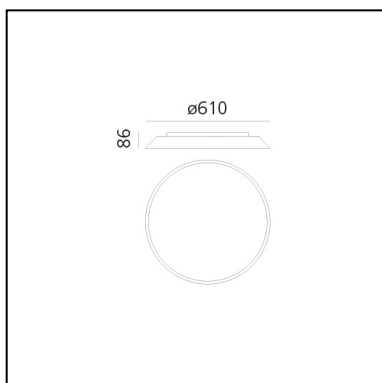

LUMINAIRE

- Watt: **30W**
- Voltage: **220-240V**
- Delivered lumens output: **2182lm**
- CCT: **2700K**
- Efficiency: **85%**
- Efficacy: **72.73lm/W**
- CRI: **90**
- Dimmable Typology: **Push**

DESCRIPTION

In Febe, everything is reduced to a minimum and built around the optical engine that, with maximum yield in minimum thickness, ensures excellent performance to illuminate an entire room. Febe has an elementary shape, yet a rich performance, it focuses on light emission and its formal simplicity makes it almost invisible in space. A uniform light disk protrudes from the surface of the ceiling/wall, the colour frame moves back inwardly and can only be seen from the side. Designed for home environments, its essential shape makes it fit for all spaces.

PRODUCT CODE: 0241W00A

FEATURES

- Article Code: **0241W00A**
- Colour: **White**
- Installation: **WallCeiling**
- Material: **Methacrylare, polycarbonate**
- Series: **Design Collection**
- Environment: **Indoor**
- Emission: **Direct**
- design by: **Ernesto Gismondi**

DIMENSIONS

- Width: **cm 8.6**
- Diameter: **cm 61**
- Glow Wire Test: **750°**

SOURCES INCLUDED

- Category: **Led**
- Number: **4**
- Watt: **6.20W**
- Delivered lumens output: **630lm**
- Color temperature (K): **2700K**
- CRI: **90**
- Color Tolerance: **MacAdam 3SDCM**
- Efficacy: **102lm/W**
- Service Life: **50000-L70**