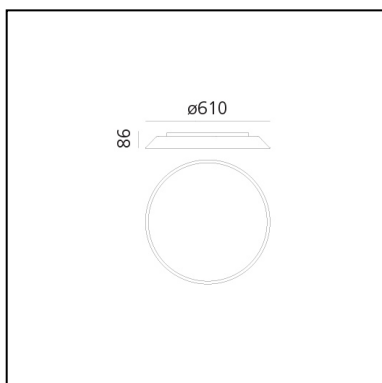

LUMINAIRE

- Watt: **30W**
- Voltage: **220-240V**
- Delivered lumens output: **2260lm**
- CCT: **3000K**
- Efficiency: **85%**
- Efficacy: **75.33lm/W**
- CRI: **90**
- Dimmable Typology: **Push**

DESCRIPTION

In Febe, everything is reduced to a minimum and built around the optical engine that, with maximum yield in minimum thickness, ensures excellent performance to illuminate an entire room. Febe has an elementary shape, yet a rich performance, it focuses on light emission and its formal simplicity makes it almost invisible in space. A uniform light disk protrudes from the surface of the ceiling/wall, the colour frame moves back inwardly and can only be seen from the side. Designed for home environments, its essential shape makes it fit for all spaces.

PRODUCT CODE: 0241320A

FEATURES

- Article Code: **0241320A**
- Colour: **Dove grey**
- Installation: **WallCeiling**
- Material: **Methacrylare, polycarbonate**
- Series: **Design Collection**
- Environment: **Indoor**
- Emission: **Direct**
- design by: **Ernesto Gismondi**

DIMENSIONS

- Width: **cm 8.6**
- Diameter: **cm 61**
- Glow Wire Test: **750°**

SOURCES INCLUDED

- Category: **Led**
- Number: **4**
- Watt: **6.20W**
- Delivered lumens output: **653lm**
- Color temperature (K): **3000K**
- CRI: **90**
- Color Tolerance: **MacAdam 3SDCM**
- Efficacy: **105lm/W**
- Service Life: **50000-L70**