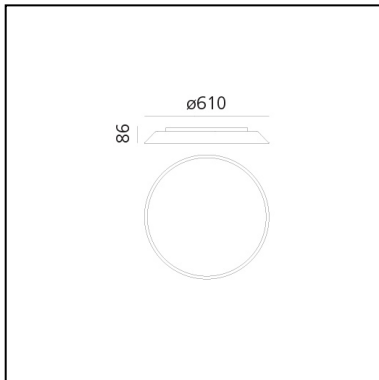

LUMINAIRE

- Watt: **30W**
- Voltage: **220-240V**
- Delivered lumens output: **2260lm**
- CCT: **3000K**
- Efficiency: **85%**
- Efficacy: **75.33lm/W**
- CRI: **90**
- Dimmable Typology: **Push**

DESCRIPTION

In Febe, everything is reduced to a minimum and built around the optical engine that, with maximum yield in minimum thickness, ensures excellent performance to illuminate an entire room. Febe has an elementary shape, yet a rich performance, it focuses on light emission and its formal simplicity makes it almost invisible in space. A uniform light disk protrudes from the surface of the ceiling/wall, the colour frame moves back inwardly and can only be seen from the side. Designed for home environments, its essential shape makes it fit for all spaces.

PRODUCT CODE: 0241300A

FEATURES

- Article Code: **0241300A**
- Colour: **White**
- Installation: **WallCeiling**
- Material: **Methacrylare, polycarbonate**
- Series: **Design Collection**
- Environment: **Indoor**
- Emission: **Direct**
- design by: **Ernesto Gismondi**

DIMENSIONS

- Width: **cm 8.6**
- Diameter: **cm 61**
- Glow Wire Test: **750°**

SOURCES INCLUDED

- Category: **Led**
- Number: **4**
- Watt: **6.20W**
- Delivered lumens output: **653lm**
- Color temperature (K): **3000K**
- CRI: **90**
- Color Tolerance: **MacAdam 3SDCM**
- Efficacy: **105lm/W**
- Service Life: **50000-L70**