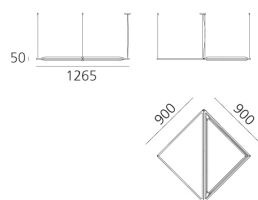

Flexia - Suspension - Blue

Mario Cucinella

⊕ CE Dimmerable: **•●-**

LUMINAIRE

- Dimmable Typology: **Push & APP**

Notes

UGR standards for use in work spaces in any installation position.

DESCRIPTION

* The product is not yet available.

PRODUCT CODE: NEW

FEATURES

- Article Code: - - -
- Colour: **Blue**
- Installation: **Suspension**
- Series: **Design Collection, Architectural Indoor, 2020 Artemide Collection**
- design by: **Mario Cucinella**

DIMENSIONS

- Length: **cm 126.5**
- Width: **cm 126.5**
- Height: **cm 5**