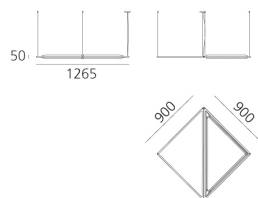

Flexia - Suspension - Dark Green

Mario Cucinella

DESCRIPTION

* The product is not yet available.

PRODUCT CODE: NEW

FEATURES

- Article Code: - - -
- Colour: **Dark Green**
- Installation: **Suspension**
- Series: **Design Collection, Architectural Indoor, 2020 Artemide Collection**
- design by: **Mario Cucinella**

DIMENSIONS

- Length: **cm 126.5**
- Width: **cm 126.5**
- Height: **cm 5**

⊕ CE Dimmerable: 

LUMINAIRE

- Dimmable Typology: **Push & APP**

Notes

UGR standards for use in work spaces in any installation position.