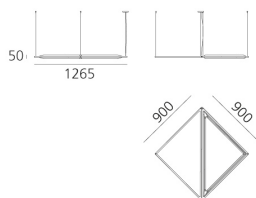

Flexia - Suspension - Red

Mario Cucinella

⊕ CE Dimmerable: 

LUMINAIRE

– Dimmable Typology: **Push & APP**

Notes

UGR standards for use in work spaces in any installation position.

DESCRIPTION

DIMENSIONS

- Length: **cm 126.5**
- Width: **cm 126.5**
- Height: **cm 5**